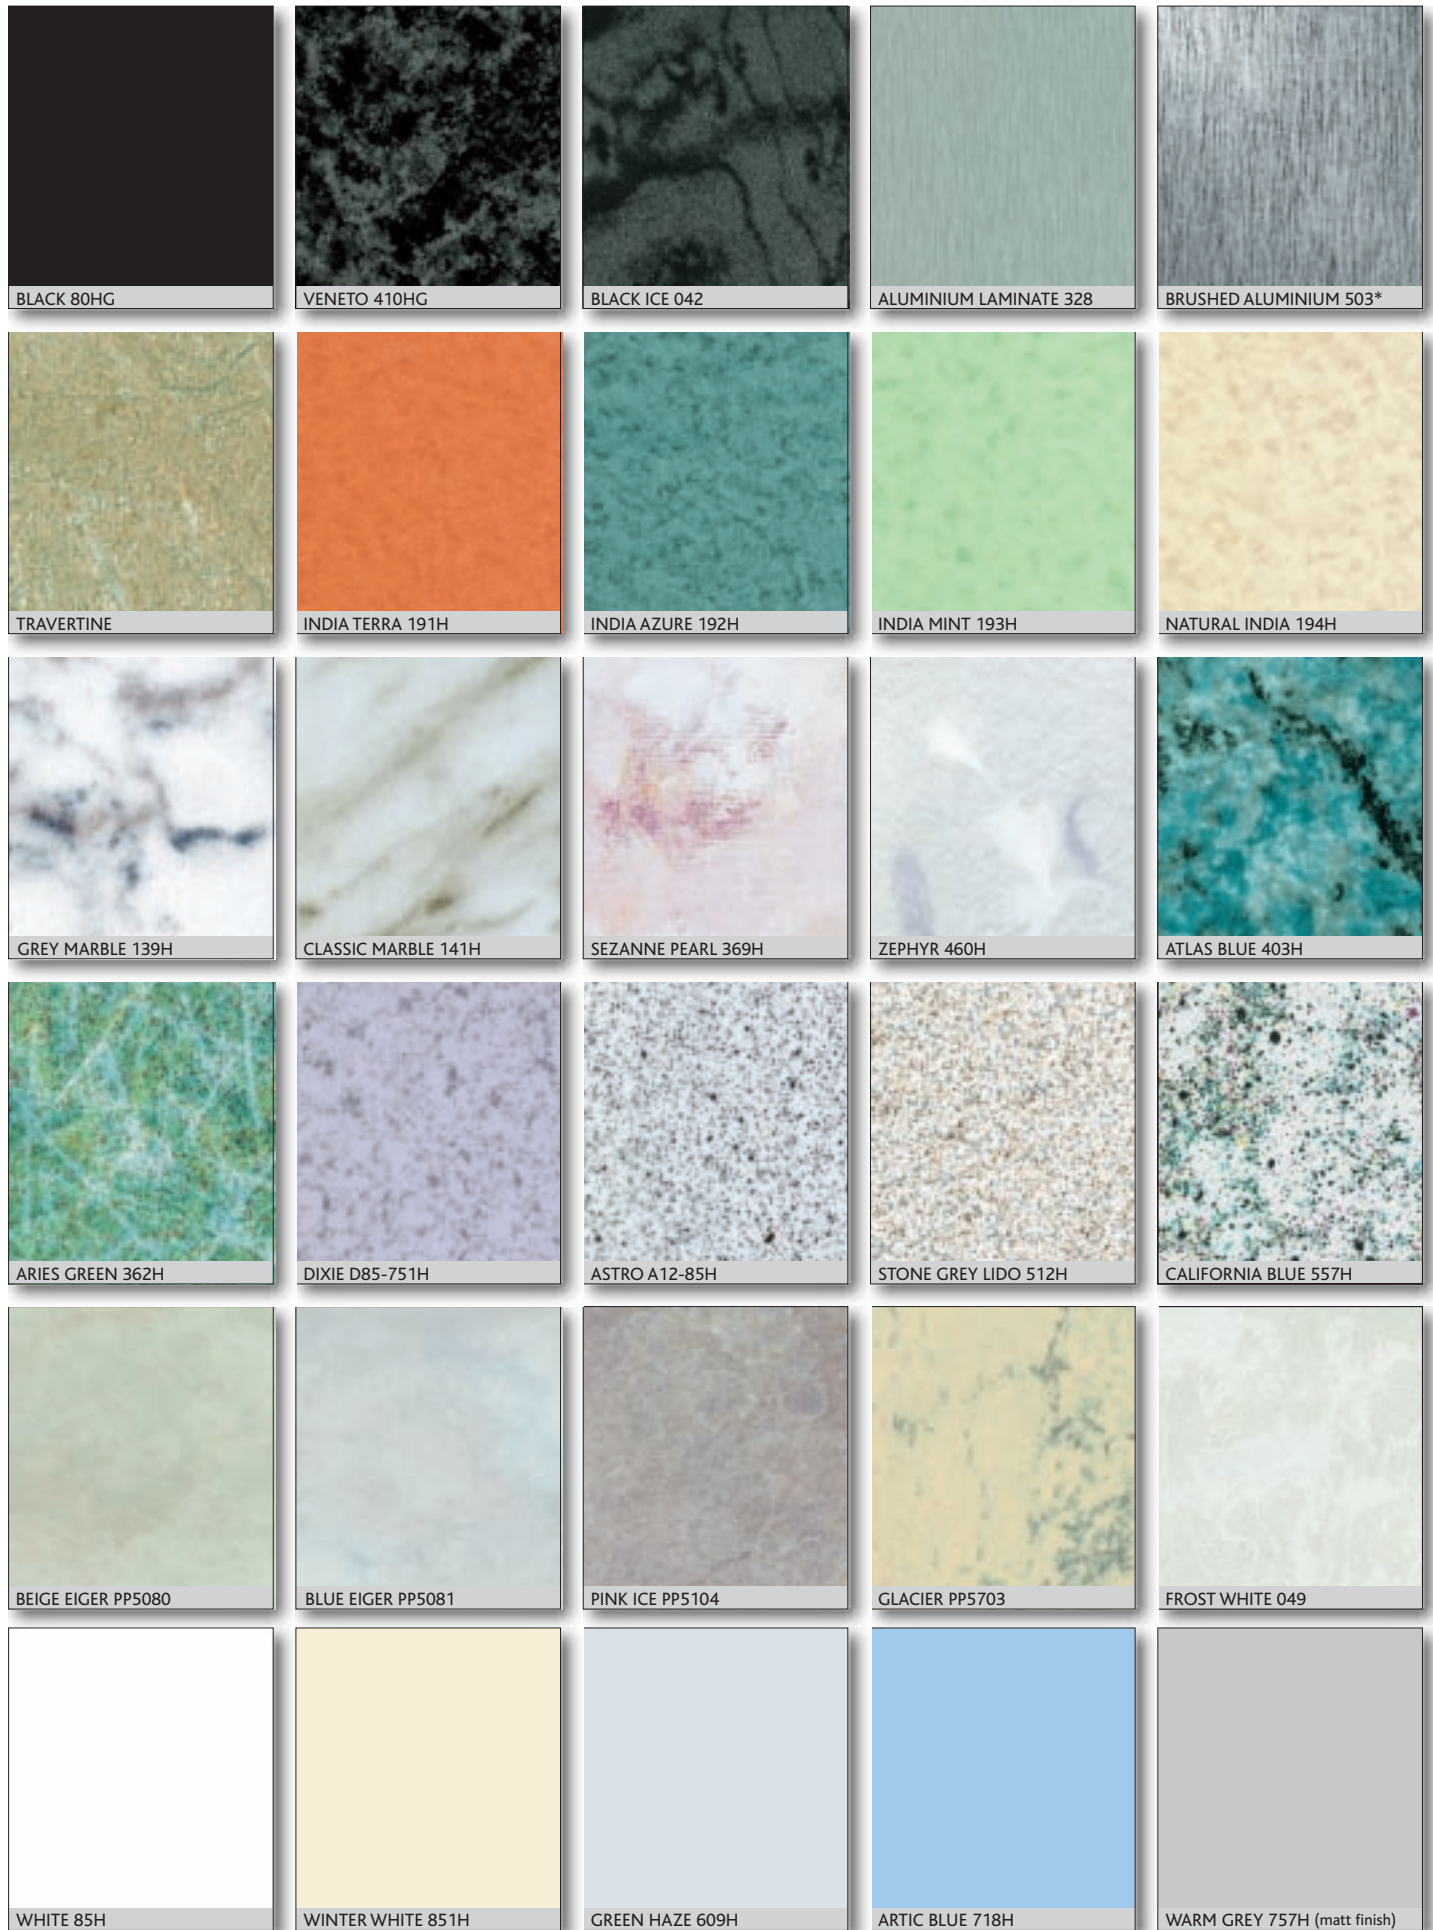

# multiPANEL standard laminate colour range

A wide range of other colours and styles of laminates are available to order.

Notes: product colour may vary from the samples shown due to printing limitations.